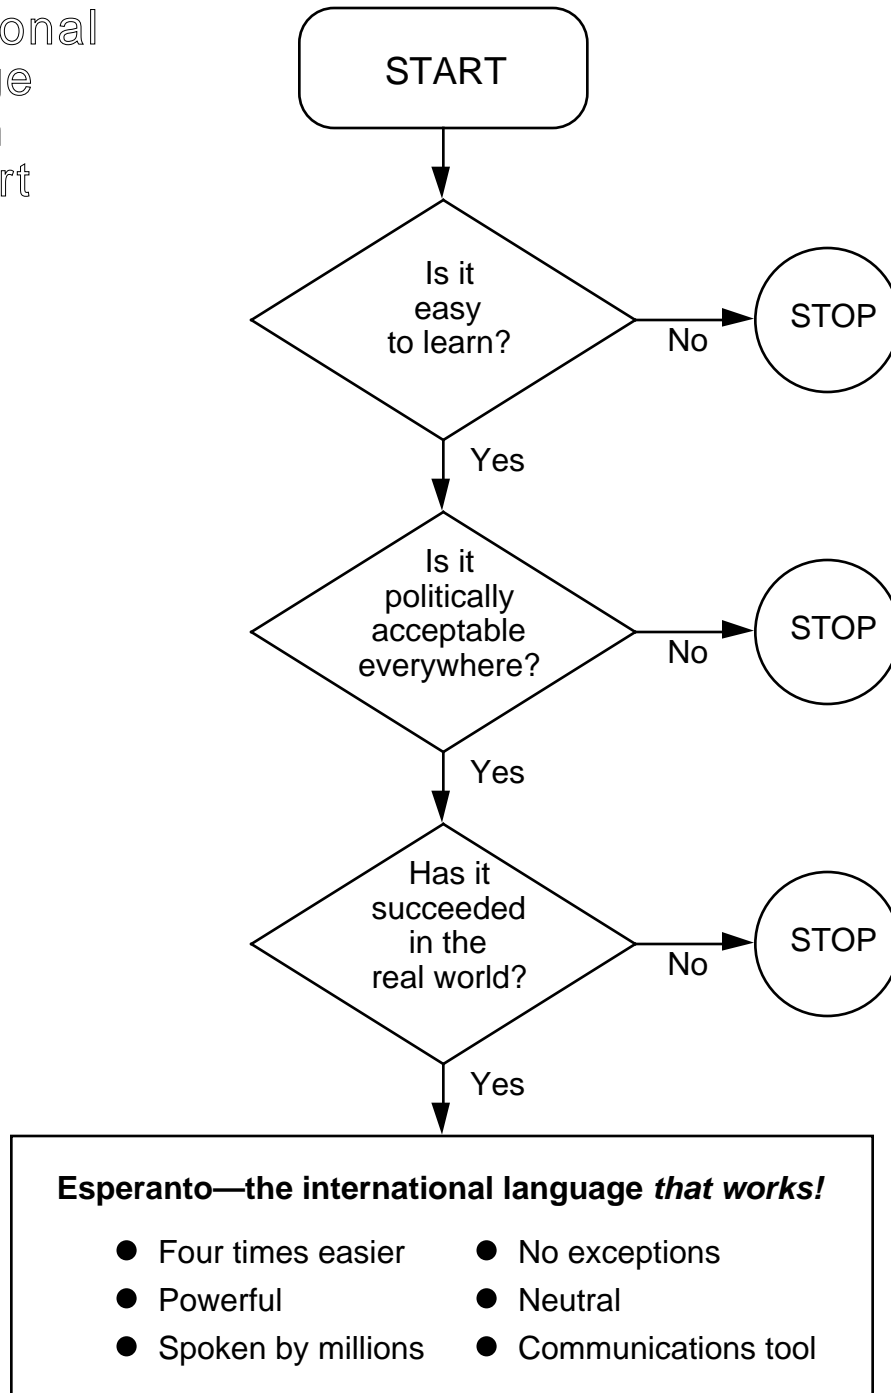

International  
Language  
Decision  
Flowchart

For further specs, contact:

Esperanto League for North America, Inc.  
PO Box 1129, El Cerrito CA 94530  
(800) ESPERANTO (800-377-3726)  
[www.esperanto-usa.org](http://www.esperanto-usa.org)